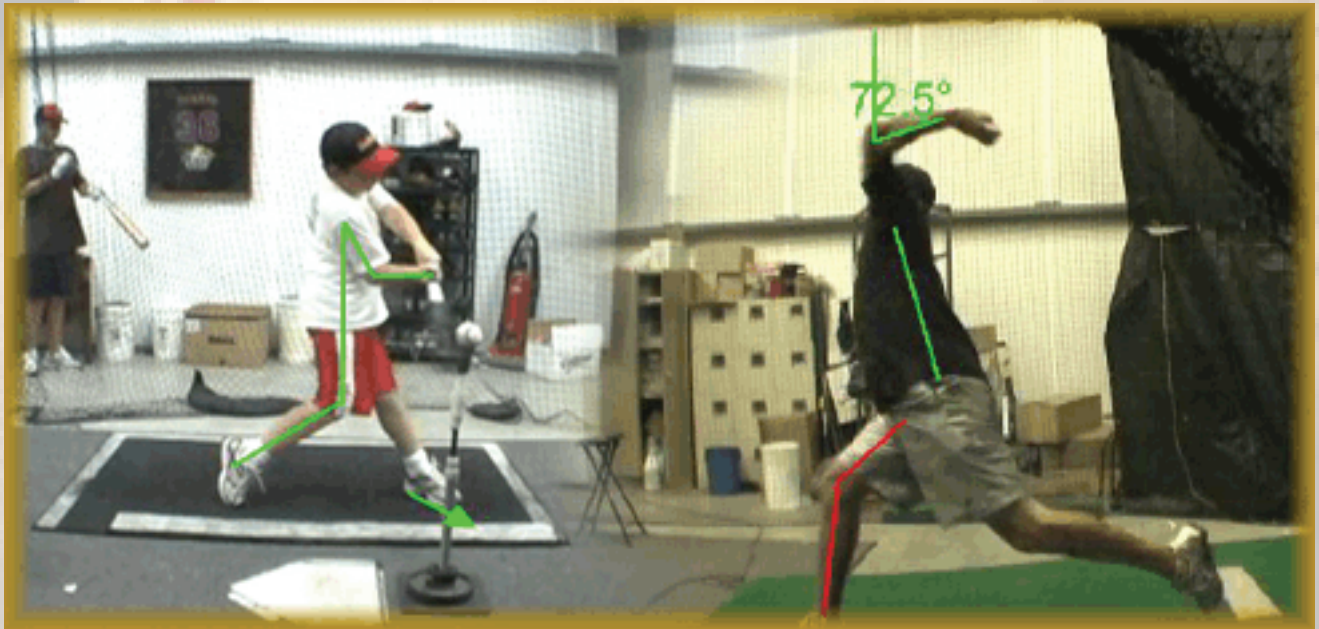

GET THE MOST OUT OF THE FALL SEASON

BASEBALL INSTRUCTIONAL LEAGUE

HITTING | THROWING | FIELDING | BASE RUNNING
VIDEO ANALYSIS | GAME SITUATIONS

AUG 31 - OCT 17

PRACTICE: MON & WED 4:30 - 6 PM

SPEED & AGILITY: TUES & THURS 5 - 6PM

SITUATIONAL GAMES: SATURDAYS 10 - 1 PM

\$249 PER PLAYER

 **TERRIO
EDGE**

For more information visit us at
3521 ALKEN ST.
or call

(661) 410-**EDGE** (3343)