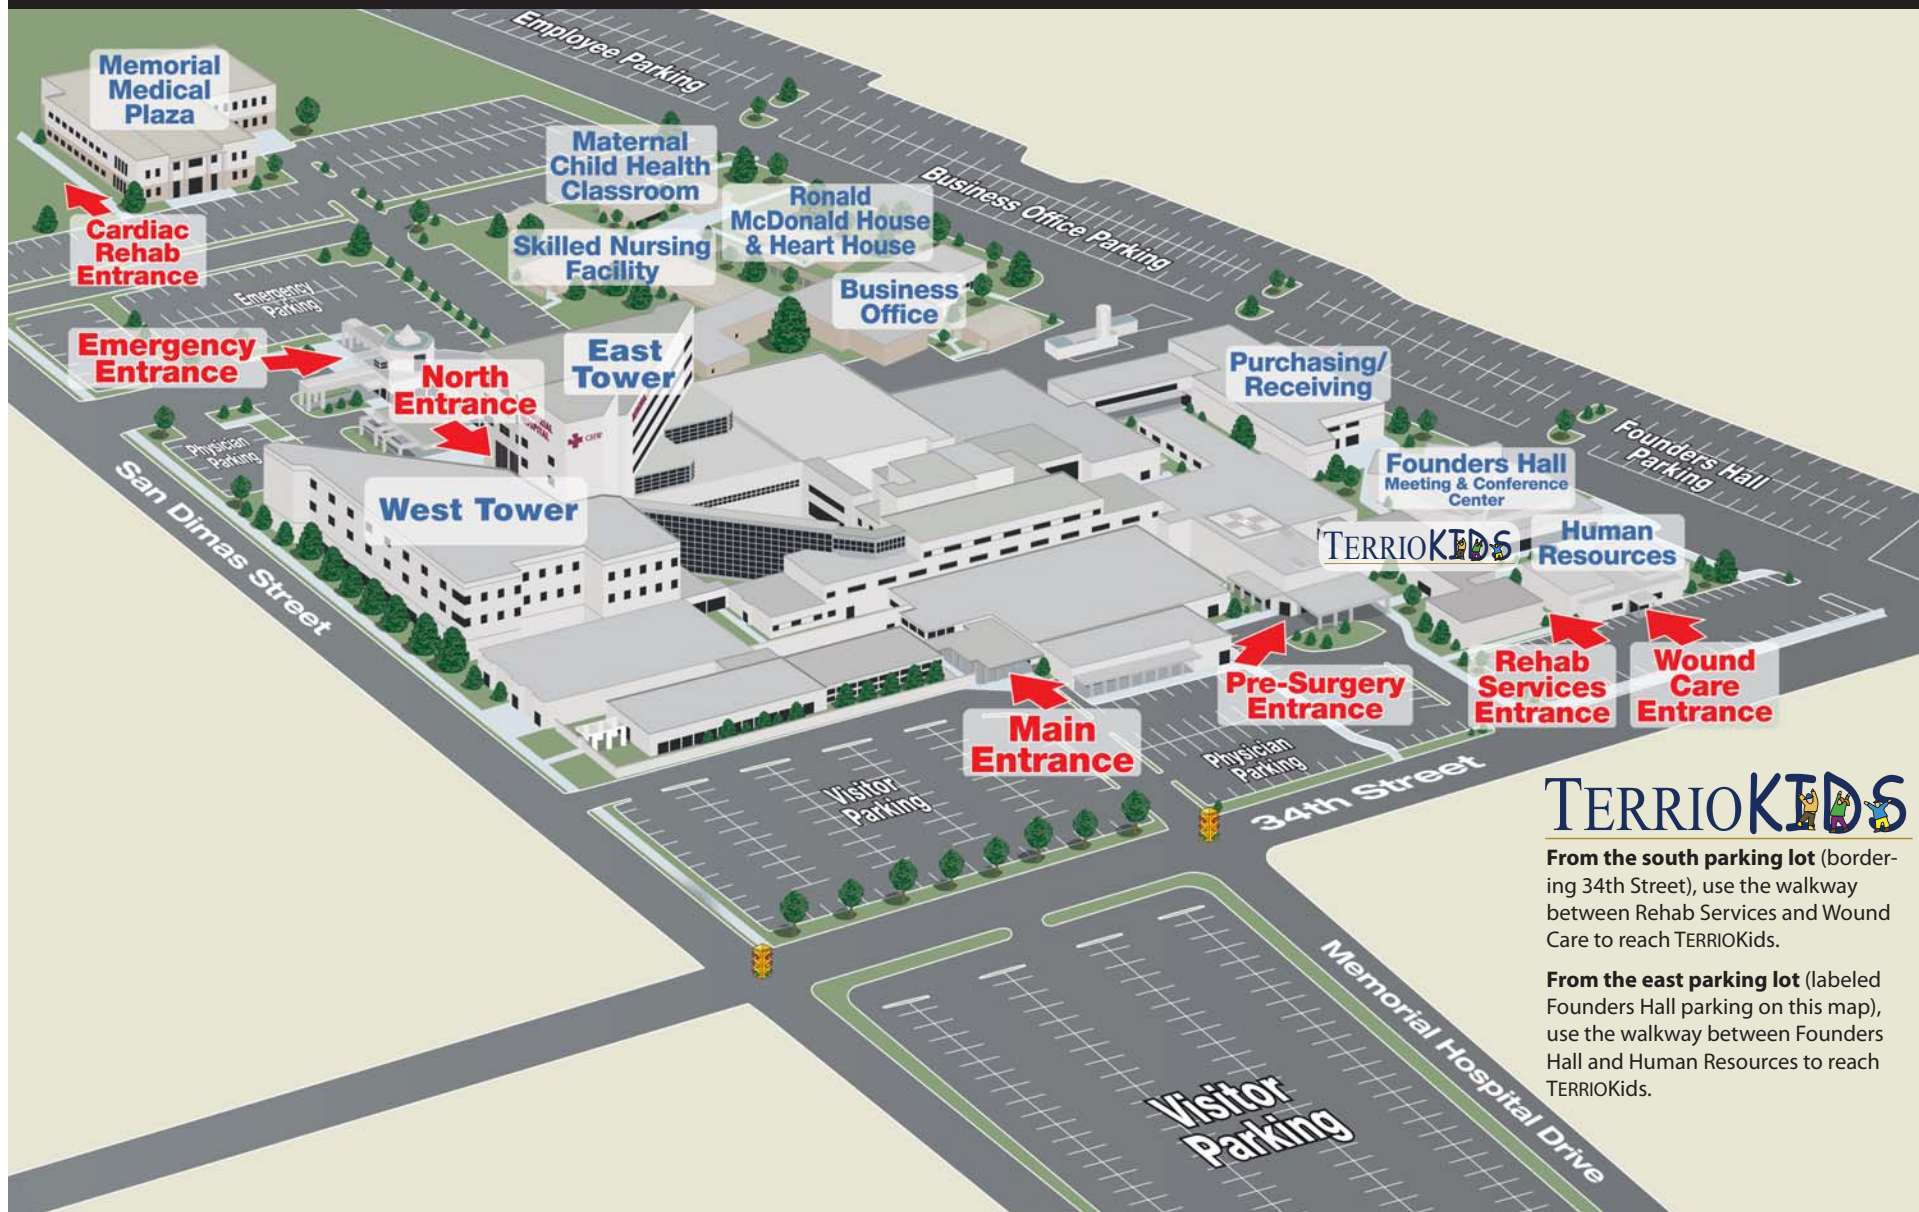

# Bakersfield Memorial Hospital Campus Map

**TERRIOKIDS**

From the south parking lot (bordering 34th Street), use the walkway between Rehab Services and Wound Care to reach TERRIOKids.

From the east parking lot (labeled Founders Hall parking on this map), use the walkway between Founders Hall and Human Resources to reach TERRIOKids.